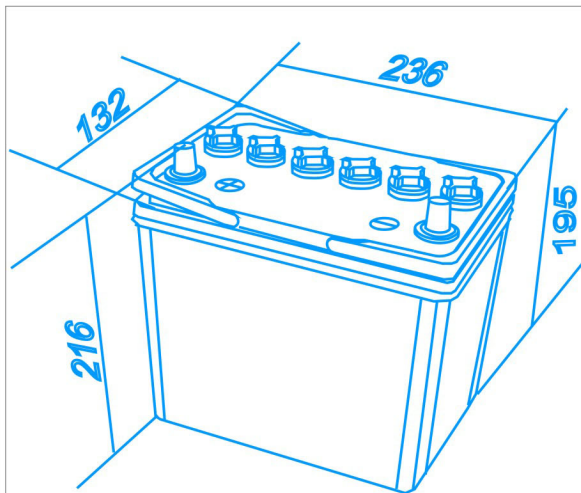

55B24R 12V 45 AH

TYPE	JIS Gr. No.	B24
	New Type	55B24R
	Old Type	
Nominal Voltage (v)		12 (v)
Capacity	20 Hr (ah)	45AH
	5 Hr (ah)	36AH
	RC (min)	71
CCA (-18°C)		350A
Dimension ±1mm	Length	236mm (9.30inches)
	Width	132mm (5.20inches)
	Height	195mm (7.68inches)
	Total Height	216mm (8.50inches)
Approx Weight	Dry (kg)	
	Wet (kg)	

Dimensions

Layout

Terminal

D	
+	-
14.7 -0.3	13.0 -0.3

Layout and Type