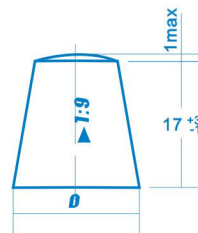

55B24R 12V 45 AH

TYPE	JIS Gr. No.	B24
	New Type	55B24R
	Old Type	
Nominal Voltage (v)		12 (v)
Capacity	20 Hr (ah)	45AH
	5 Hr (ah)	36AH
	RC (min)	71
CCA (-18°C)		350A
Dimension ±1mm	Length	236mm (9.30inches)
	Width	132mm (5.20inches)
	Height	195mm (7.68inches)
	Total Height	216mm (8.50inches)
Approx Weight	Dry (kg)	
	Wet (kg)	

Dimensions

Layout

Terminal

D	
+	-
14.7 -0.3	13.0 -0.3

Layout and Type